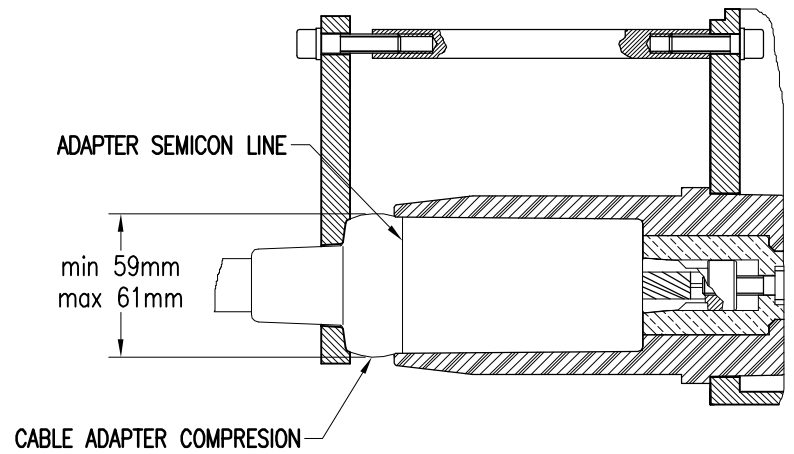

PORTABLE CABLE TERMINATION FOR 15kV AND 25kV, 440A COUPLER

NOTE: FOR CABLE ADAPTER INSTALLATION, APPLY SILICONE PASTE TO THE EXTERIOR AND INTERIOR OF CABLE ADAPTER

WIRE LENGTHS

A		B		C		D		E	
mm	inches	mm	inches	mm	inches	mm	inches	mm	inches
380	15"	130	5 1/8"	340	13 3/8"	20	13/16"	15	9/16"

UEE UNIT ELECTRICAL ENGINEERING LTD.

DRAWING: CT-15/25.dwg

LAST UPDATED: OCTOBER 11 2001

CABLE TERMINATION FOR
15kV AND 25kV 440A COUPLER SYSTEM

PRINTED: 11/10/01