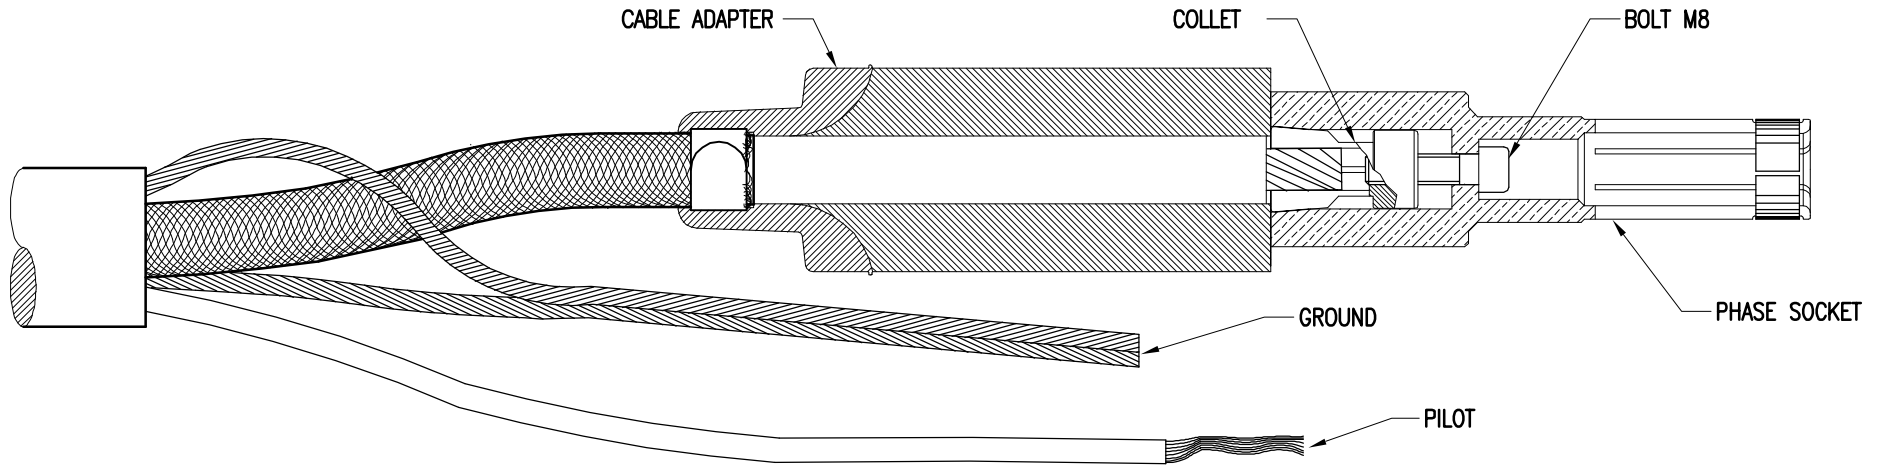

PORTABLE CABLE TERMINATION FOR 15kV AND 25kV, 440A COUPLER

NOTE: FOR CABLE ADAPTER INSTALLATION, APPLY SILICONE PASTE TO THE EXTERIOR AND INTERIOR OF CABLE ADAPTER

WIRE LENGTHS

A		B		C		D		E	
mm	inches	mm	inches	mm	inches	mm	inches	mm	inches
380	15"	130	5 1/8"	340	13 3/8"	20	13/16"	15	9/16"

UEE UNIT ELECTRICAL ENGINEERING LTD.

DRAWING: CT-15/25.dwg

LAST UPDATED: OCTOBER 11 2001

CABLE TERMINATION FOR
15kV AND 25kV 440A COUPLER SYSTEM

PRINTED: 11/10/01