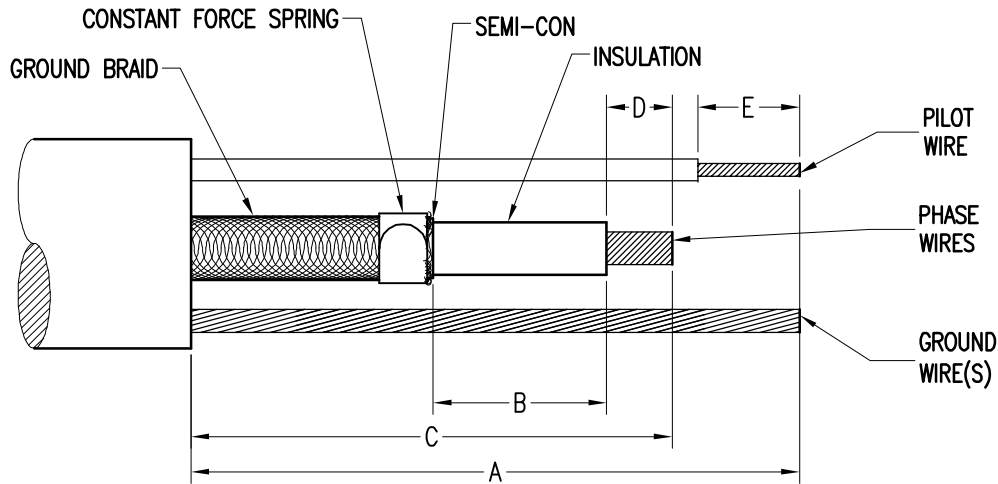

PORTABLE CABLE TERMINATION FOR 15kV AND 25kV, 440A COUPLER

NOTE: FOR CABLE ADAPTER INSTALLATION, APPLY SILICONE PASTE TO THE EXTERIOR AND INTERIOR OF CABLE ADAPTER

WIRE LENGTHS

A		B		C		D		E	
mm	inches	mm	inches	mm	inches	mm	inches	mm	inches
380	15"	130	5 1/8"	340	13 3/8"	20	13/16"	15	9/16"

UEE UNIT ELECTRICAL ENGINEERING LTD.

DRAWING: CT-15/25.dwg

LAST UPDATED: OCTOBER 11 2001

CABLE TERMINATION FOR
15kV AND 25kV 440A COUPLER SYSTEM

PRINTED: 11/10/01